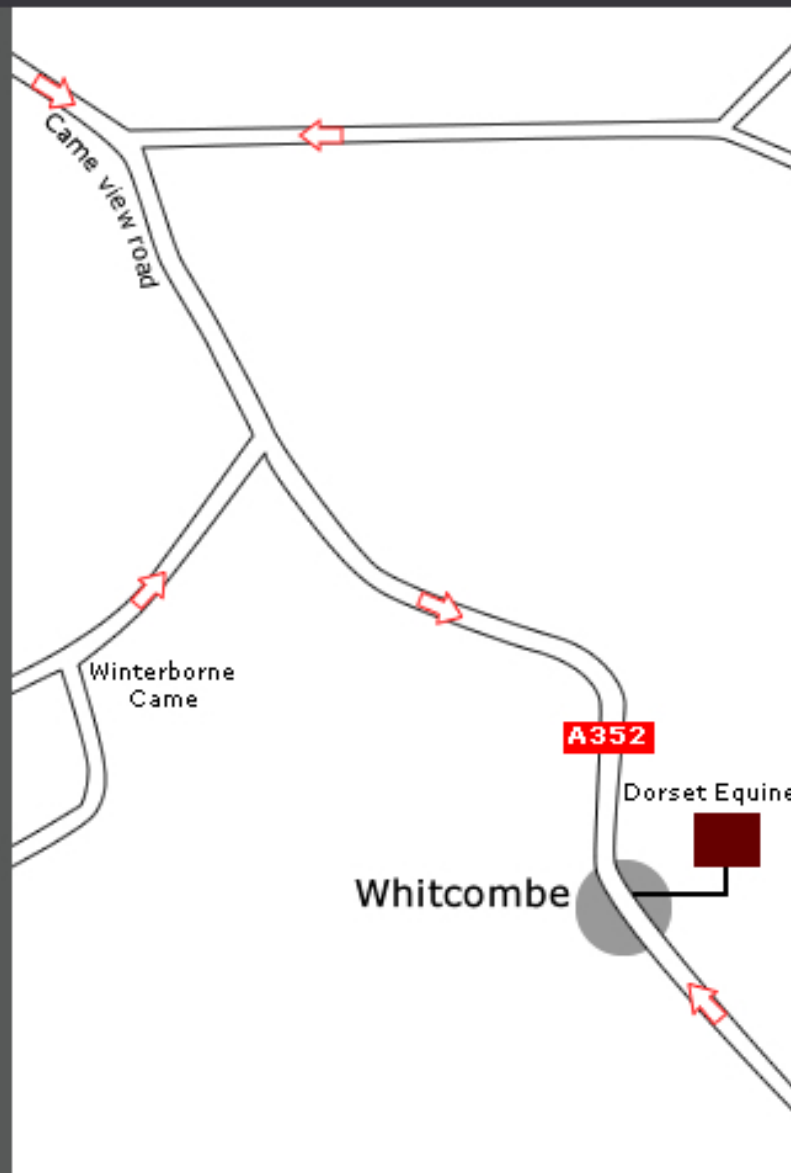

MAP AND DIRECTIONS

Dorset Equine

Dorset Equine Veterinary Services,
Whitcombe Racing Stables,
Dorchester,
Dorset, DT2 8NY,
United Kingdom

Tel: 01305262295

Dorset Equine